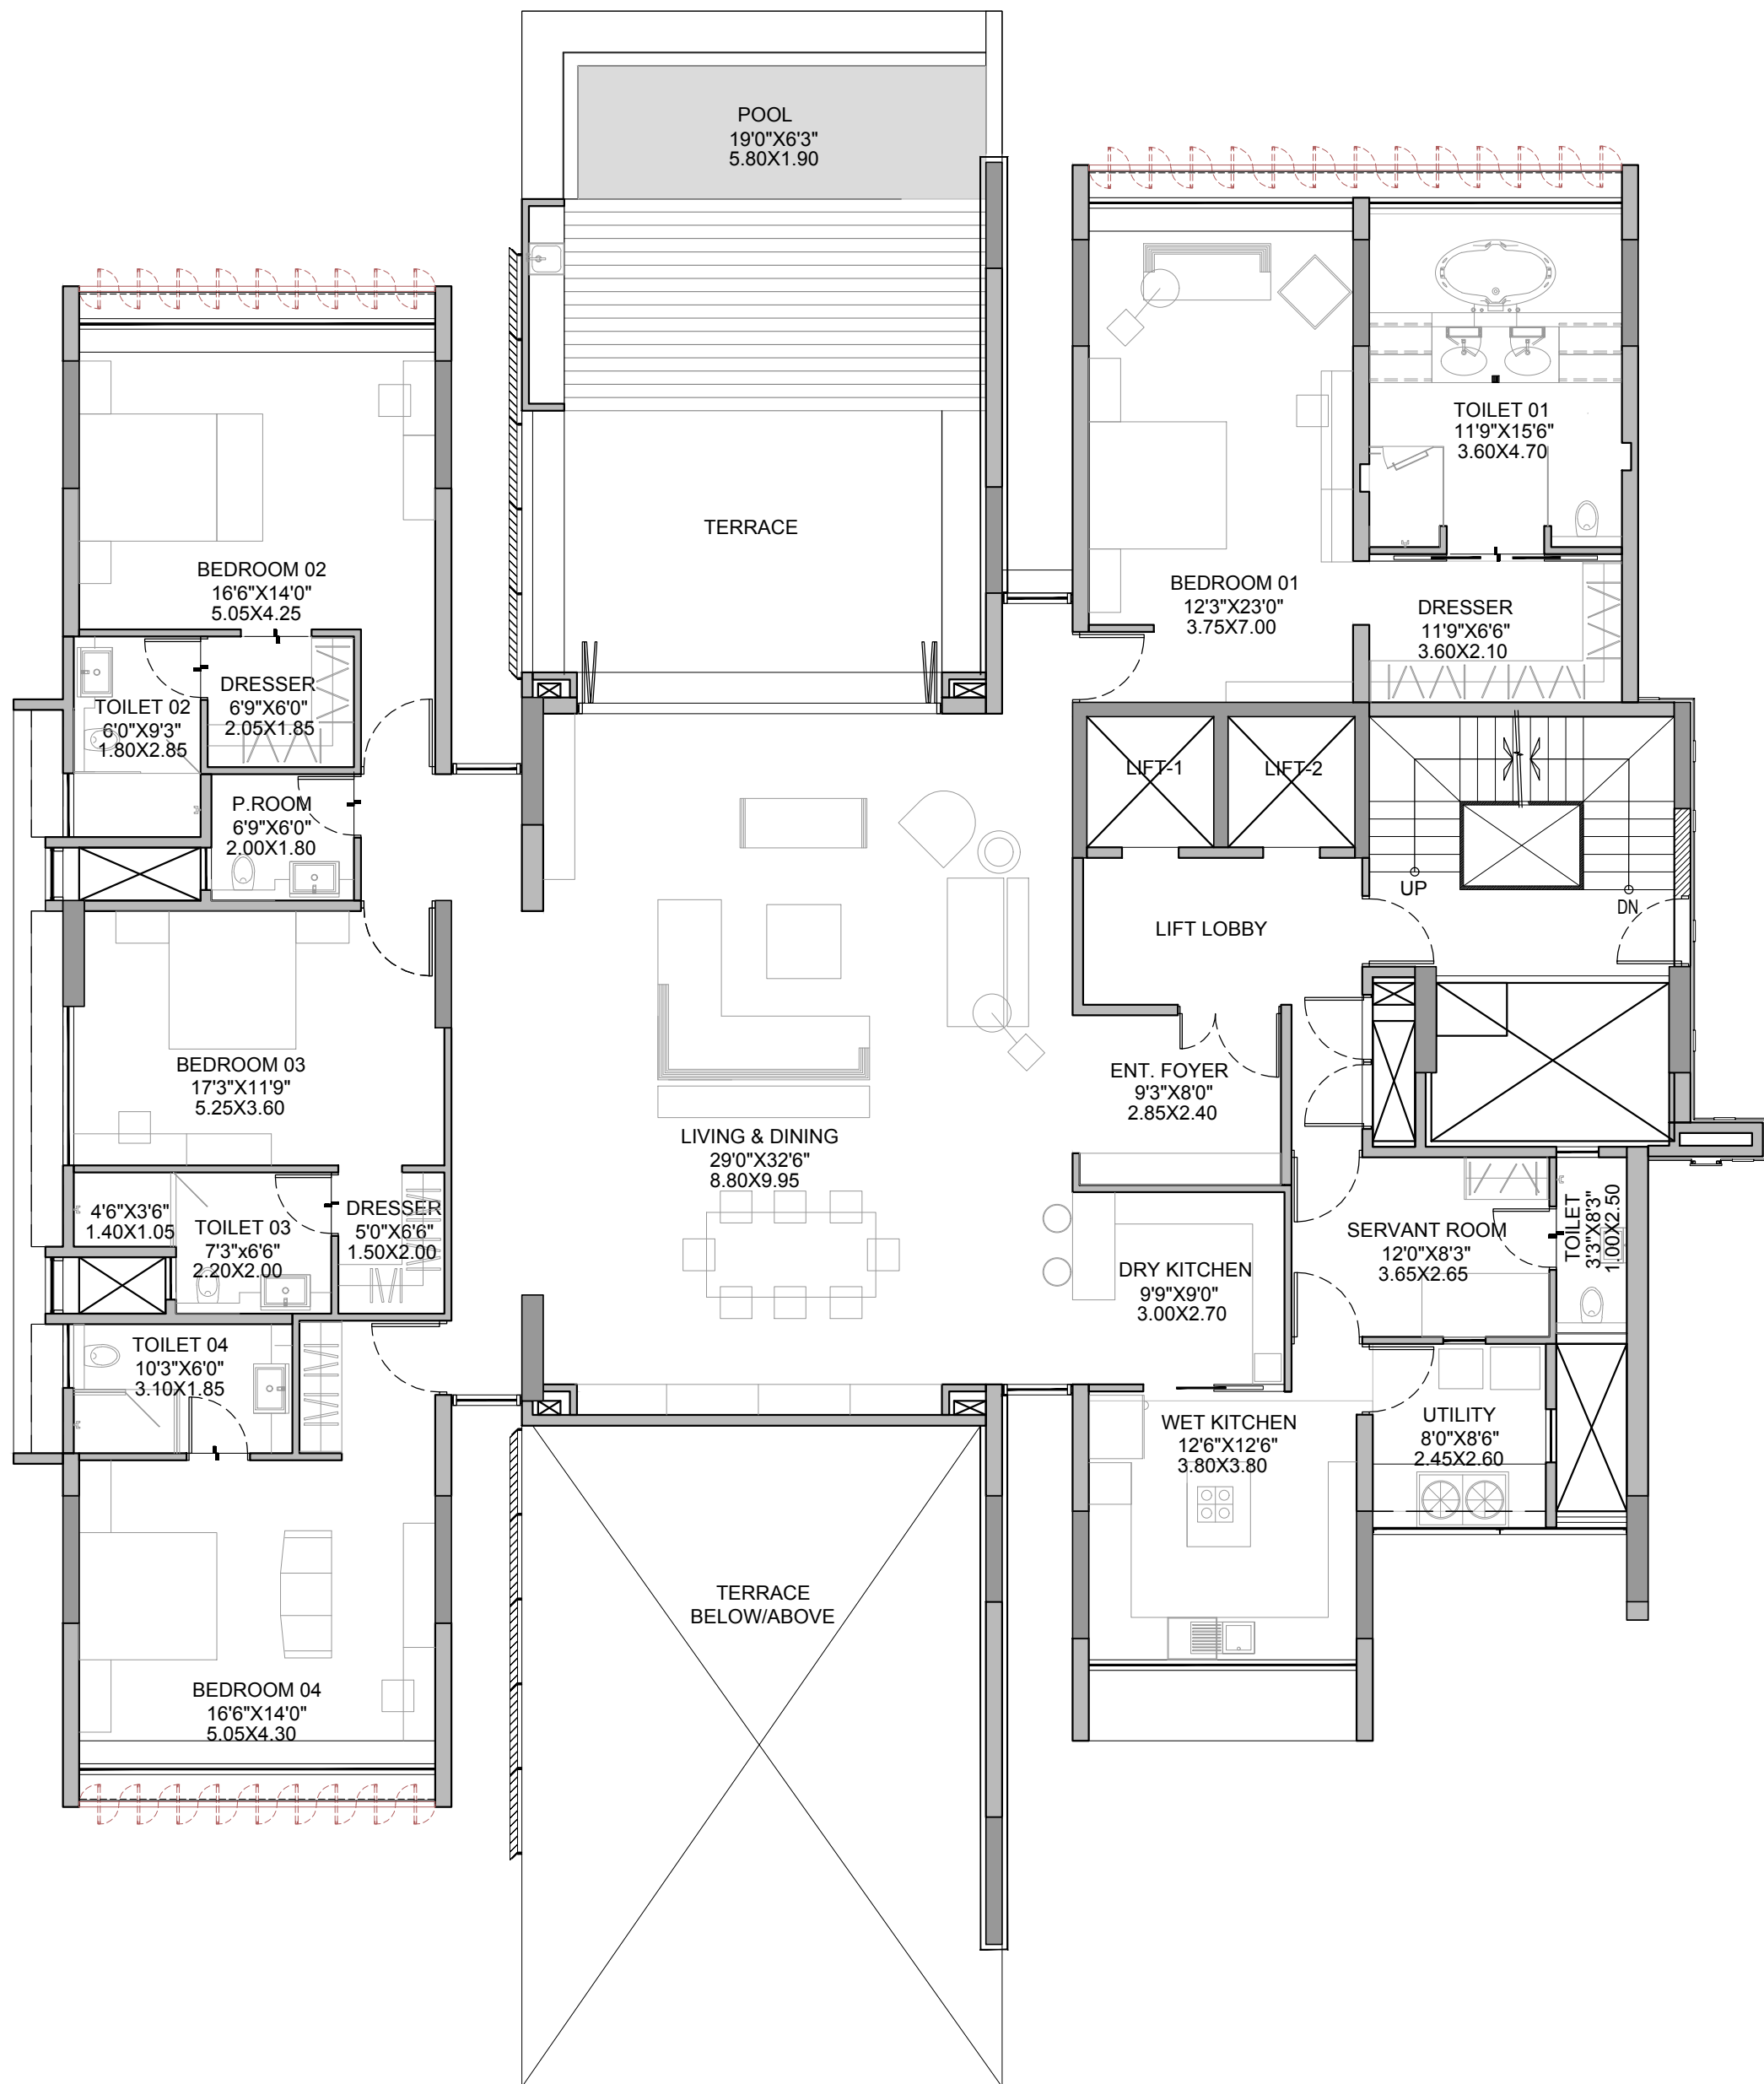

MARVEL AURUM

BUILDING A101
(4.5 BHK.)

KEY PLAN

FLAT NO.	FLAT TYPE	UNIT CARPET AREA (SQM.)	ENCLOSED BALCONY CARPET AREA (SQM.)	EYE LEVEL TERRACE CARPET AREA (SQM.)	TOP TERRACE CARPET AREA (SQM.)	TOTAL CARPET AREA (SQM.)
BUILDING 'A' 101	4.5 BHK.	261.73	30.38	58.62	0.00	350.73